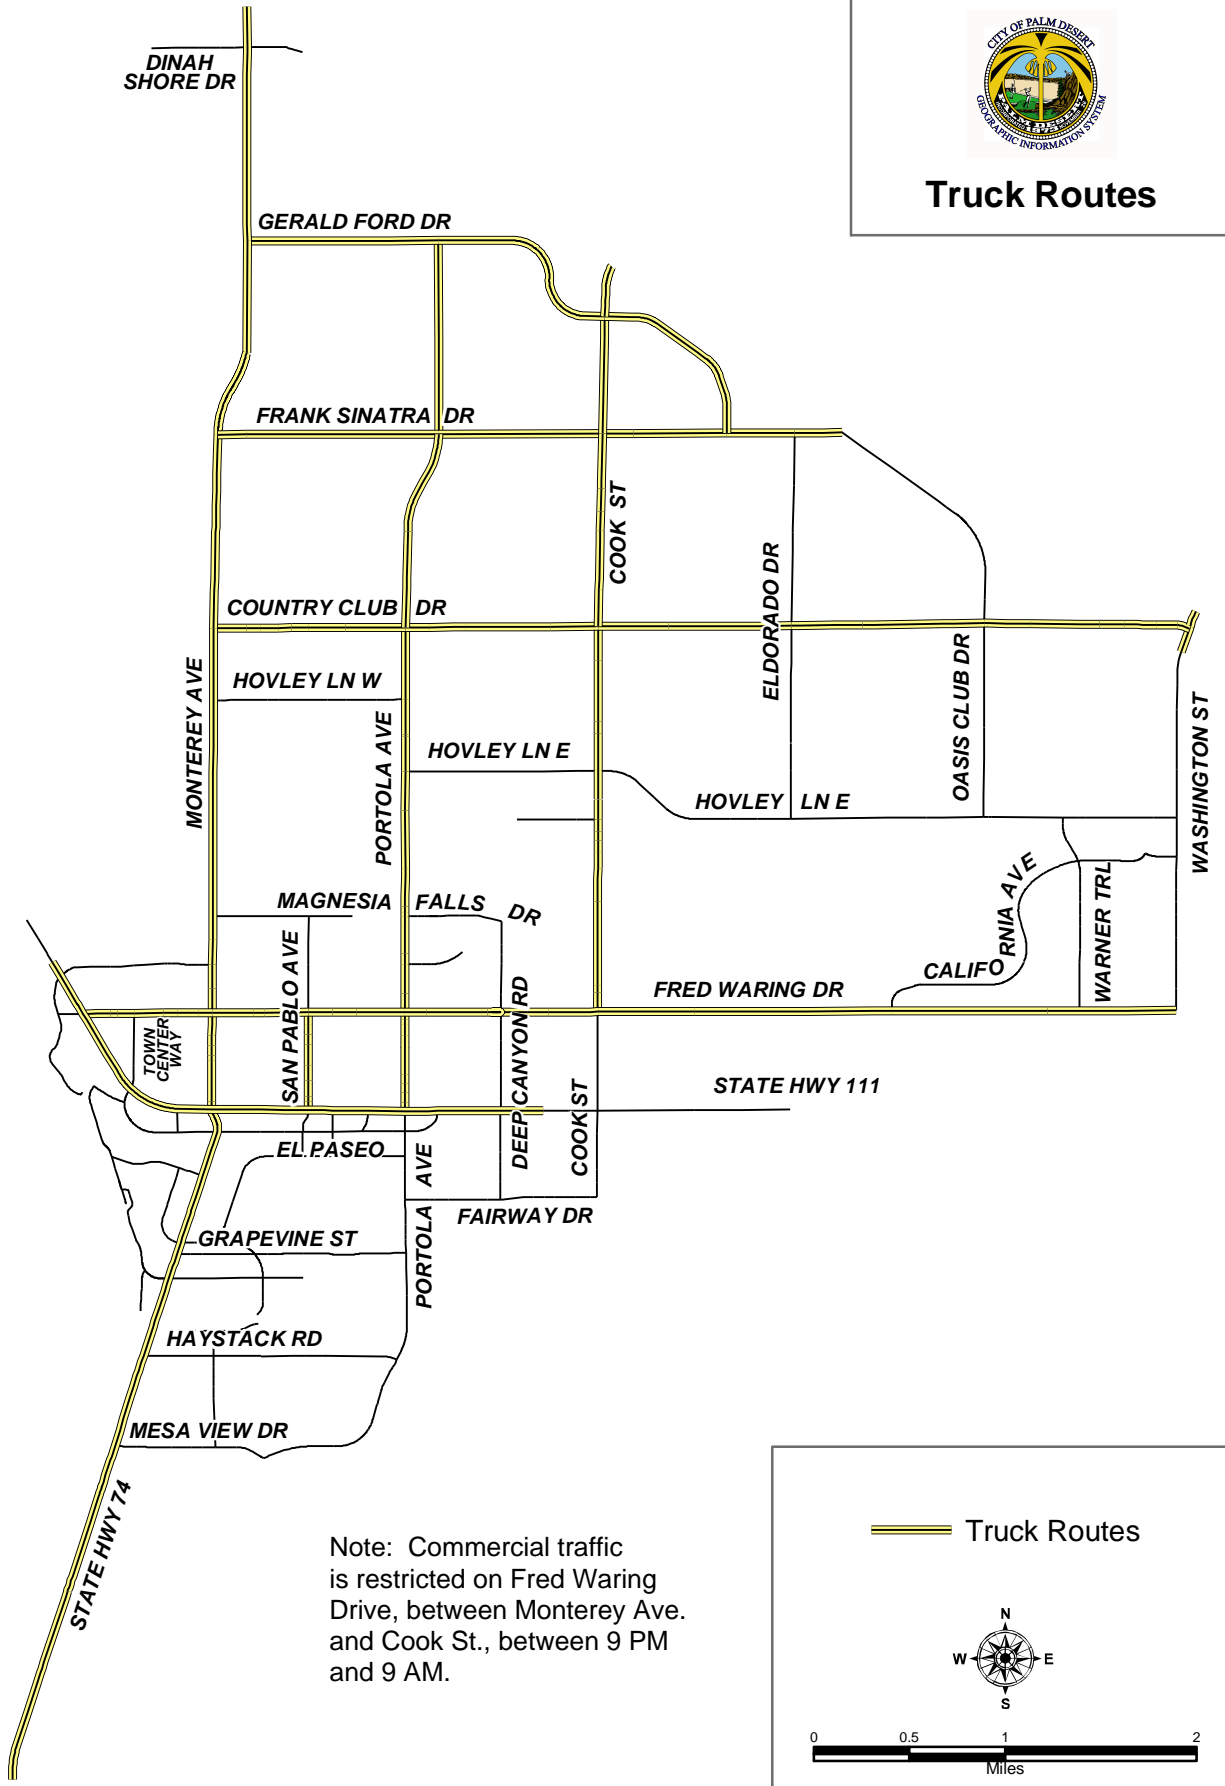

Truck Routes

Note: Commercial traffic is restricted on Fred Waring Drive, between Monterey Ave. and Cook St., between 9 PM and 9 AM.

Truck Routes