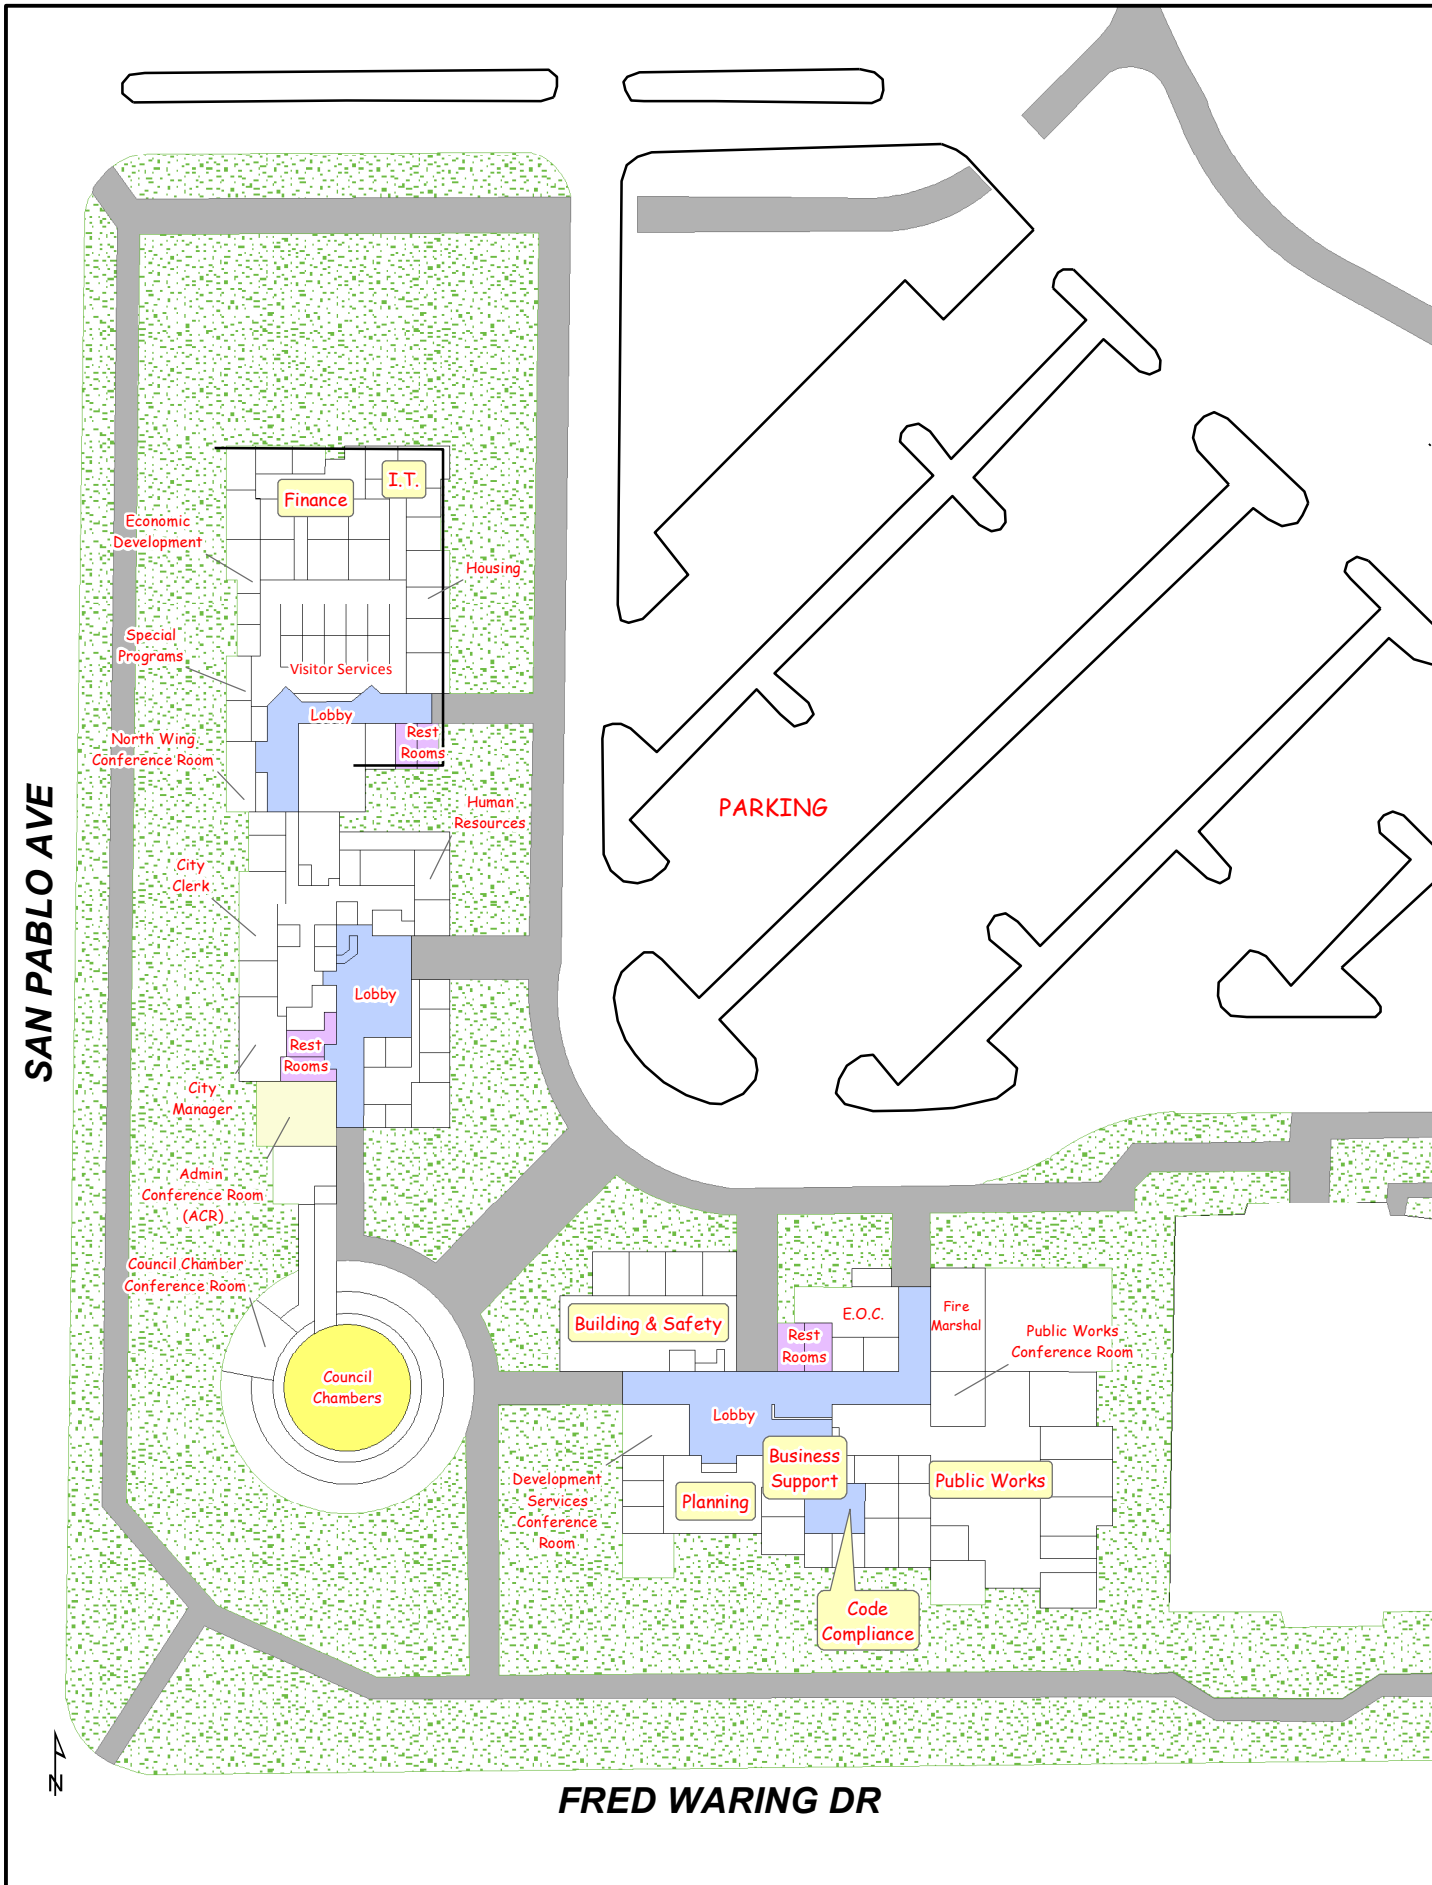

# Civic Center

SAN PABLO AVE

PARKING

1-7

FRED WARING DR