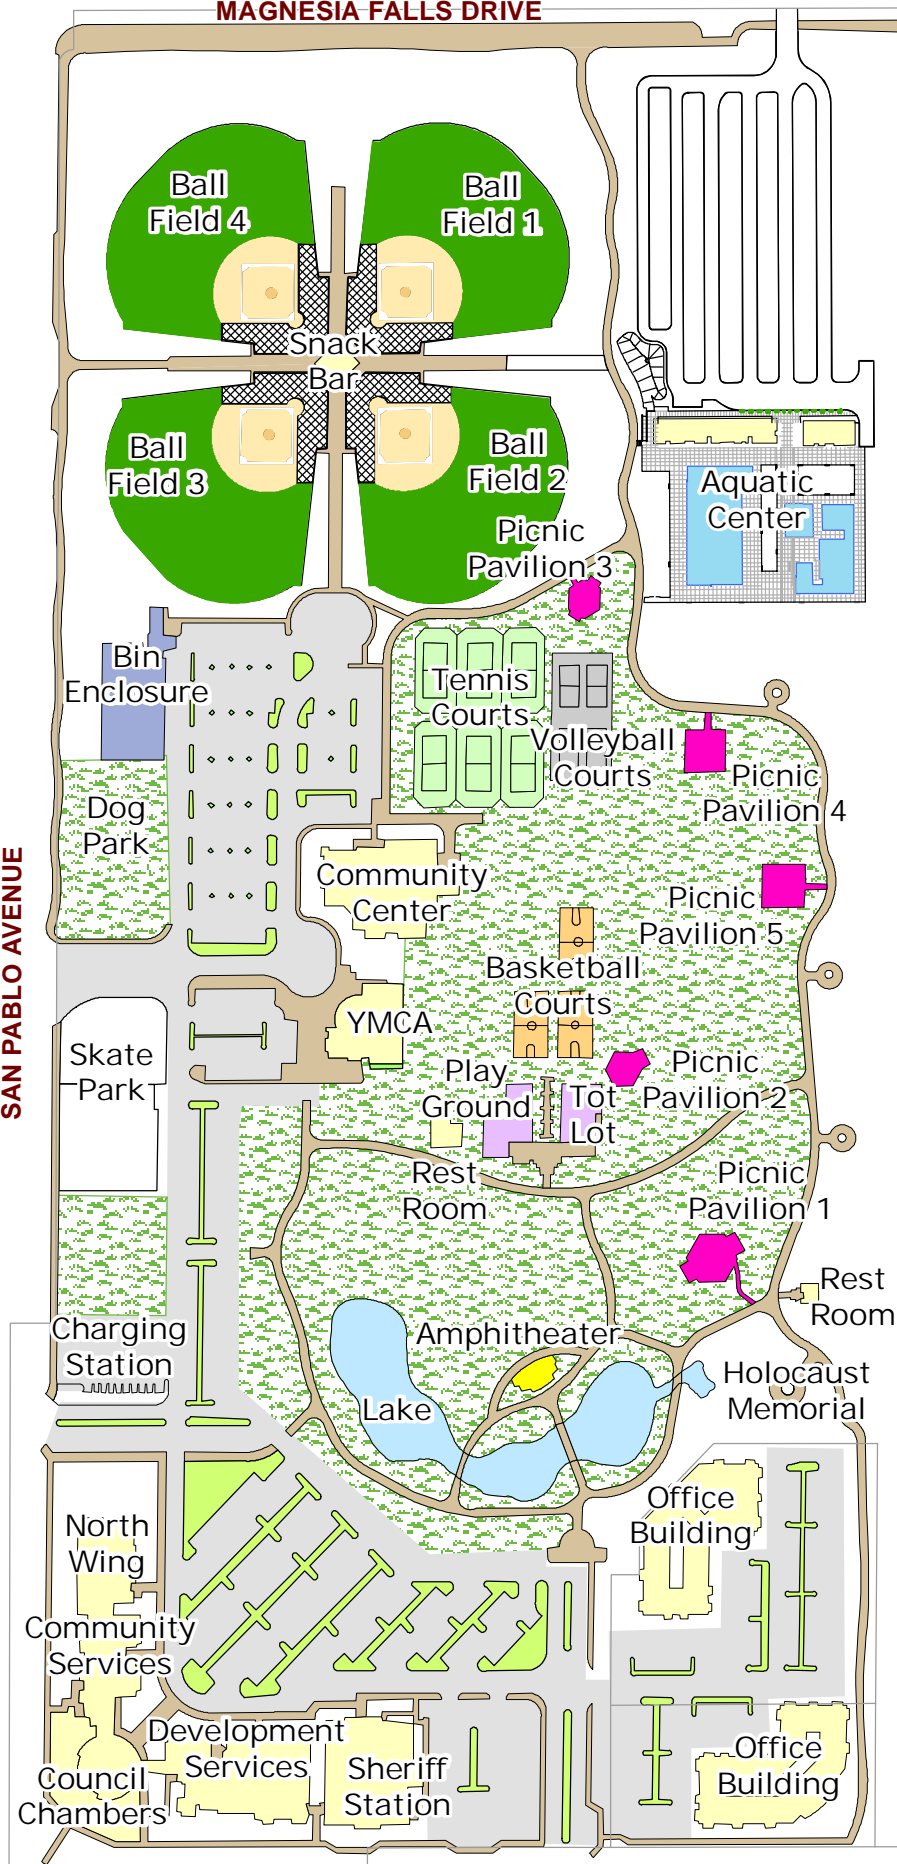

MAGNESIA FALLS DRIVE

City of Palm Desert

Civic Center Park

College Of The Desert

SAN PABLO AVENUE

MARTINI COURT
HEITZ COURT
RUTLEDGE WAY

MASSON STREET

KRUG AVENUE

SAN PASCUAL AVENUE

CARMEL CIRCLE

FRED WARING DRIVE